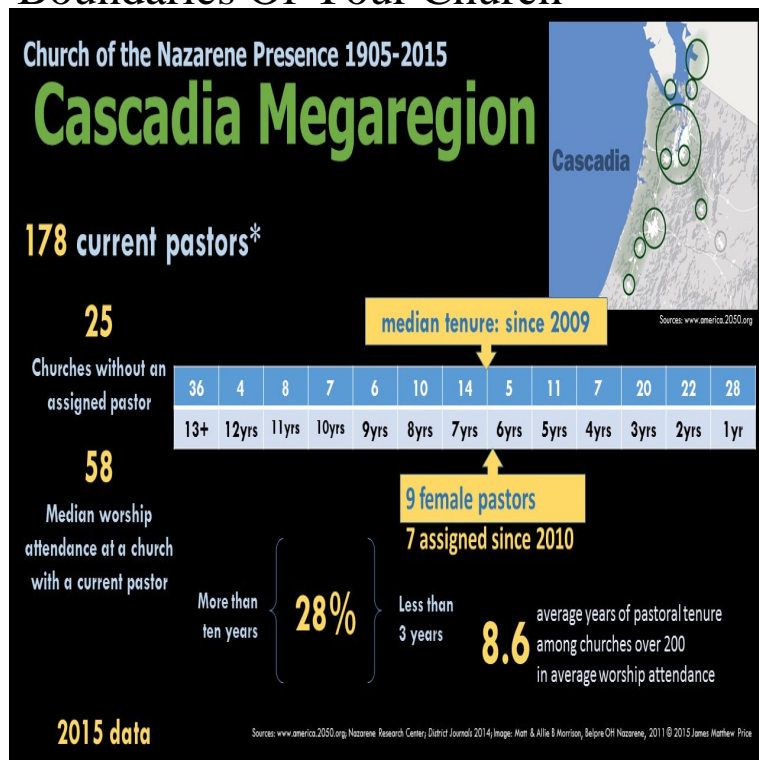

Missional Worship: Increasing Attendance And Expanding The Boundaries Of Your Church

Missional Worship: Increasing Attendance and Expanding the Boundaries of Your leaders ask is: "how can we increase worship attendance in our church? spiritual practices in your life and allowing God to lead you into the mission fi